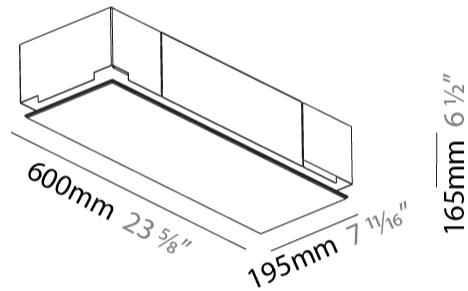

GENERAL

Series: Pi2
Subseries: Pi2 Whiteline
Brand: Prolicht
Division: Architectural
Mounting Type: Trimless
Mounting Location: Ceiling
Subcategory: Ambient

PHYSICAL

Shape: Rectangle
Length (mm): 600
Length (in): 23 5/8
Width (mm): 195
Width (in): 7 11/16
Depth (mm): 165
Depth (in): 6 1/2
Ceiling Thickness (mm): 10 / 12.5 / 15 / 25 / 30
Ceiling Thickness (in): 3/8 or 1/2 or 9/16 or 1 or 1 3/16
Min. Recessing Depth (mm): 180
Min. Recessing Depth (in): 7 1/16
Light Distribution: Direct
Weight (kg): 4.2
Weight (lbs): 9.24
Diffuser: PMMA - Opal
Fixture Material: Extruded Aluminum / Steel
Cut-out Measurements: 635mm / 25" x 230mm / 9 1/16"
Upon Request: Unique Sizes Unique Ceiling Thickness Unique Mounting Depth Spot Inserts

ELECTRICAL

Lamp Type: LED (Zhaga Standard)
Total Output Wattage (W): 19.1
Dimming: [Tri-Mode (Non-Dimming and Phase Dimming (120Vac only) and 0-10V Dimming)](#)
Driver Included: Yes
Driver Location: Integrated
Driver Type: Constant Current - Universal
Driver Class: Class 2
Input Voltage (V): 120 - 277
Constant Current (MA): 500

LED

Color Temperature (°K): 3000 / 3500 / 4000
Max. Delivered Lumen (lm): 1430 / 1538 / 1570
CRI: >80 CRI
Efficiency (%): 58.2
Lamp Life (hrs): 50000
Upon Request: RGB-W Tunable White Special Color Temperature CRI90

OPTICAL

RATINGS AND CERTIFICATIONS

Certified By: Certified for North American Standards
IP rating: IP20