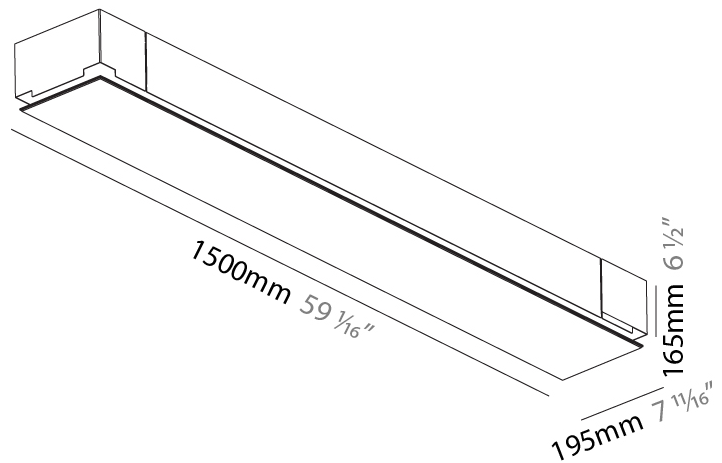

Series: Pi2
Subseries: Pi2 Whiteline
Brand: Prolicht
Division: Architectural
Mounting Type: Trimless
Mounting Location: Ceiling
Subcategory: Ambient

PHYSICAL

Shape: Rectangle
Length (mm): 1500
Length (in): 59 1/16
Width (mm): 195
Width (in): 7 11/16
Depth (mm): 165
Depth (in): 6 1/2
Ceiling Thickness (mm): 10 / 12.5 / 15 / 25 / 30
Ceiling Thickness (in): 3/8 or 1/2 or 9/16 or 1 or 1 3/16
Min. Recessing Depth (mm): 180
Min. Recessing Depth (in): 7 1/16
Light Distribution: Direct
Weight (kg): 9.7
Weight (lbs): 21.34
Diffuser: PMMA - Opal
Fixture Material: Extruded Aluminum / Steel
Cut-out Measurements: 1535mm / 60 7/16" x 230mm / 9 1/16"
Upon Request: Unique Sizes Unique Ceiling Thickness Unique Mounting Depth Spot Inserts

ELECTRICAL

Lamp Type: LED (Zhaga Standard)
Total Output Wattage (W): 47.8
Dimming: [Tri-Mode (Non-Dimming and Phase Dimming (120Vac only) and 0-10V Dimming)](#)
Driver Included: Yes
Driver Location: Integrated
Driver Type: Constant Current - Universal
Driver Class: Class 2
Input Voltage (V): 120 - 277
Constant Current (MA): 500

LED

Color Temperature (°K): [3000 / 3500 / 4000](#)
Max. Delivered Lumen (lm): 3890 / 4194 / 4280
CRI: >80 CRI
Efficiency (%): 0.611
Lamp Life (hrs): 50000
Upon Request: RGB-W Tunable White Special Color Temperature CRI90

OPTICAL

RATINGS AND CERTIFICATIONS

Certified By: Certified for North American Standards
IP rating: IP20

PROJECT
TYPE
SPECIFIER
QUANTITY
DATE